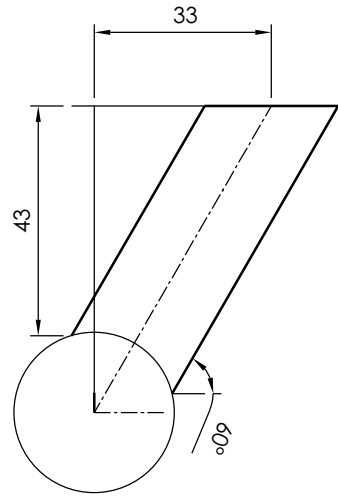

RevNo	Revision note	Date	Signature	Checked
A	Released	30/09/25	IV	

Standard Projection

67mm Projection

80mm Projection

100mm Projection

Drawn by DNT DESIGNS	Checked by	Approved by - date	File name FUNCTIONAL 98	Date 30/09/2025	Scale 1:1
<p>A DIVISION OF:- INTERNATIONAL ENGINEERING COMPANY LTD, HARWELL ROAD, NUFFIELD ESTATE, POOLE BH17 9BD TEL: 01202 676272 FAX: 01202 680101. INFO@ALPRO.CO.UK WWW.ALPRO.CO.UK</p>			FUNCTIONAL 98 OFFSET PILLARS		
			Issue A	Sheet 1/1	