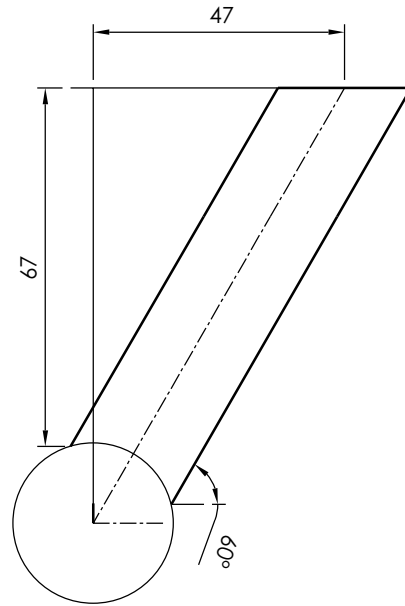

RevNo	Revision note	Date	Signature	Checked
A	Released	30/09/25	IV	

Standard Projection

67mm Projection

80mm Projection

100mm Projection

Drawn by DNT DESIGNS	Checked by	Approved by - date	File name FUNCTIONAL 98	Date 30/09/2025	Scale 1:1
<p>A DIVISION OF:- INTERNATIONAL ENGINEERING COMPANY LTD, HARWELL ROAD, NUFFIELD ESTATE, POOLE BH17 9BD TEL: 01202 676272 FAX: 01202 680101. INFO@ALPRO.CO.UK WWW.ALPRO.CO.UK</p>			FUNCTIONAL 98 OFFSET PILLARS		
			Issue A	Sheet 1/1	