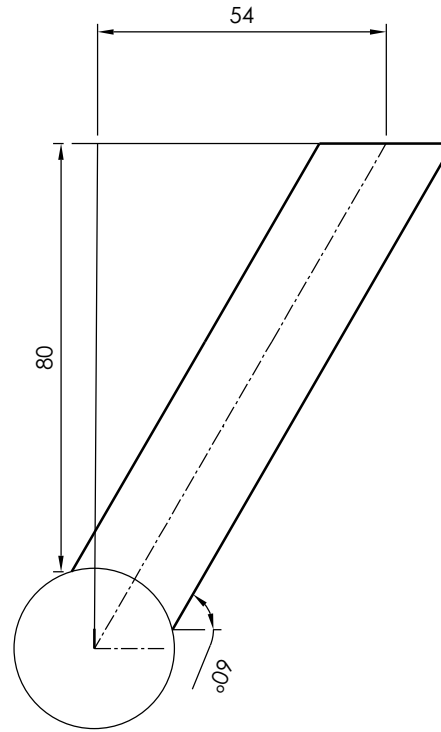

RevNo	Revision note	Date	Signature	Checked
A	Released	30/09/25	IV	

Standard Projection

67mm Projection

80mm Projection

100mm Projection

Drawn by DNT DESIGNS	Checked by	Approved by - date	File name FUNCTIONAL 98	Date 30/09/2025	Scale 1:1
<p>A DIVISION OF:- INTERNATIONAL ENGINEERING COMPANY LTD, HARWELL ROAD, NUFFIELD ESTATE, POOLE BH17 9BD TEL: 01202 676272 FAX: 01202 680101. INFO@ALPRO.CO.UK WWW.ALPRO.CO.UK</p>			FUNCTIONAL 98 OFFSET PILLARS		
			Issue A	Sheet 1/1	