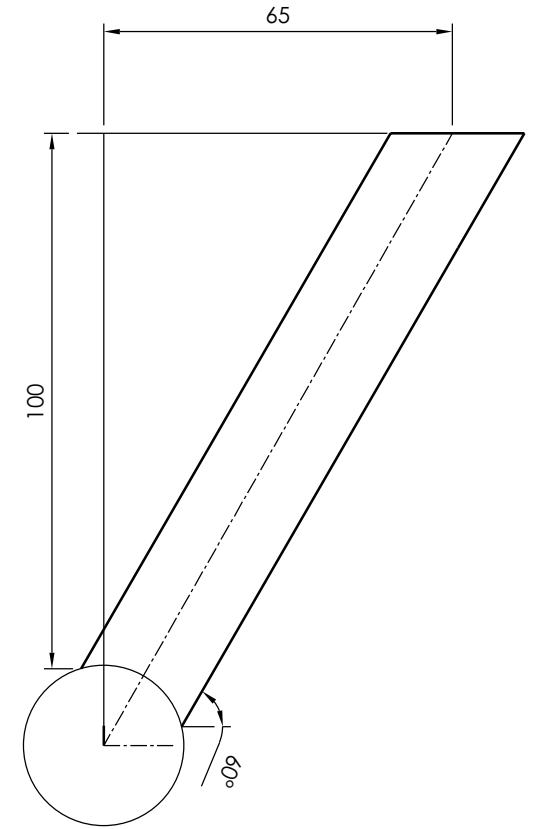

RevNo	Revision note	Date	Signature	Checked
A	Released	30/09/25	IV	

Standard Projection

67mm Projection

80mm Projection

100mm Projection

Drawn by DNT DESIGNS	Checked by	Approved by - date	File name FUNCTIONAL 98	Date 30/09/2025	Scale 1:1
<p>A DIVISION OF:- INTERNATIONAL ENGINEERING COMPANY LTD, HARWELL ROAD, NUFFIELD ESTATE, POOLE BH17 9BD TEL: 01202 676272 FAX: 01202 680101. INFO@ALPRO.CO.UK WWW.ALPRO.CO.UK</p>			FUNCTIONAL 98 OFFSET PILLARS		
			Issue A	Sheet 1/1	